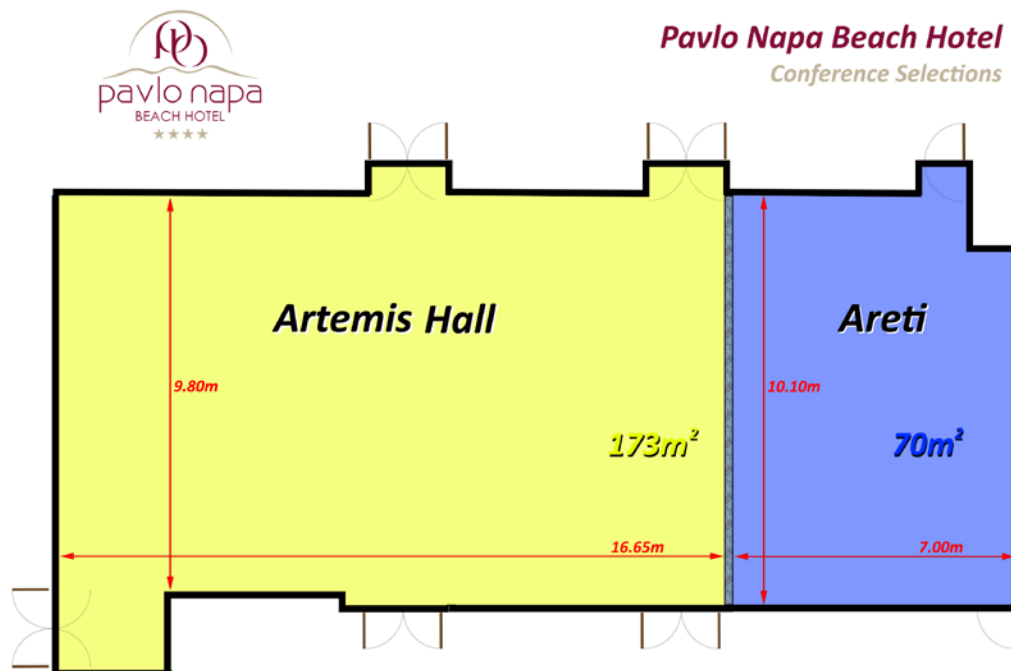

Plan C (Simultaneously 2 Rooms available)

Artemis Hall (Plan C):

- -**Theater Style:** up to 80 attendees – 6 persons Head Table
- **Classroom Style:** up to 42 attendees - 6 persons Head Table

Areti Conference Room (Plan C):

- -**Theater Style:** up to 32 attendees – 3 persons Head Table
- **Classroom Style:** up to 24 attendees - 3 persons Head Table
- **Π shape:** up to 16 attendees - 3 persons Head Table
- -**Board Room:** up to 16 attendees