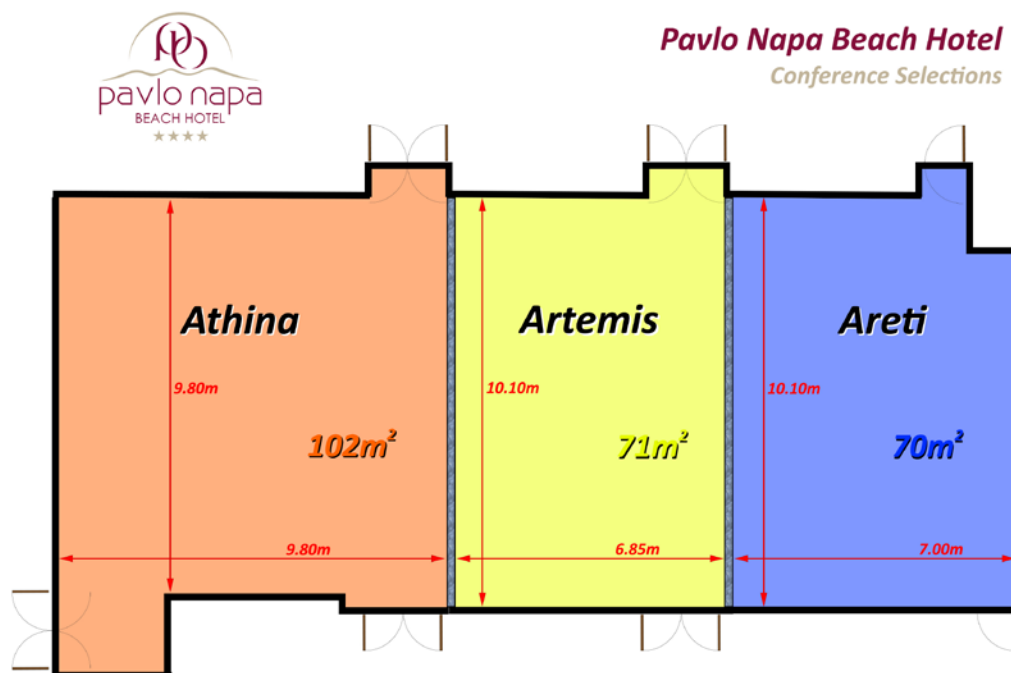

## Plan A (Simultaneously 3 Rooms available)

### Athina Conference Room (Plan A):

- Theater Style:** up to 50 attendees – 6 persons Head Table
- **Classroom Style:** up to 32 attendees - 3 persons Head Table
- **Π shape:** up to 20 attendees - 3 persons Head Table

### Areti Conference Room (Plan A):

- Theater Style:** up to 32 attendees – 3 persons Head Table
- **Classroom Style:** up to 24 attendees - 3 persons Head Table
- **Π shape:** up to 16 attendees - 3 persons Head Table
- Board Room:** up to 16 attendees

**Plan D (1 Room Available)**

**Athina Hall (Plan D):**

**-Theater Style:** up to 124 attendees – 6 persons Head Table