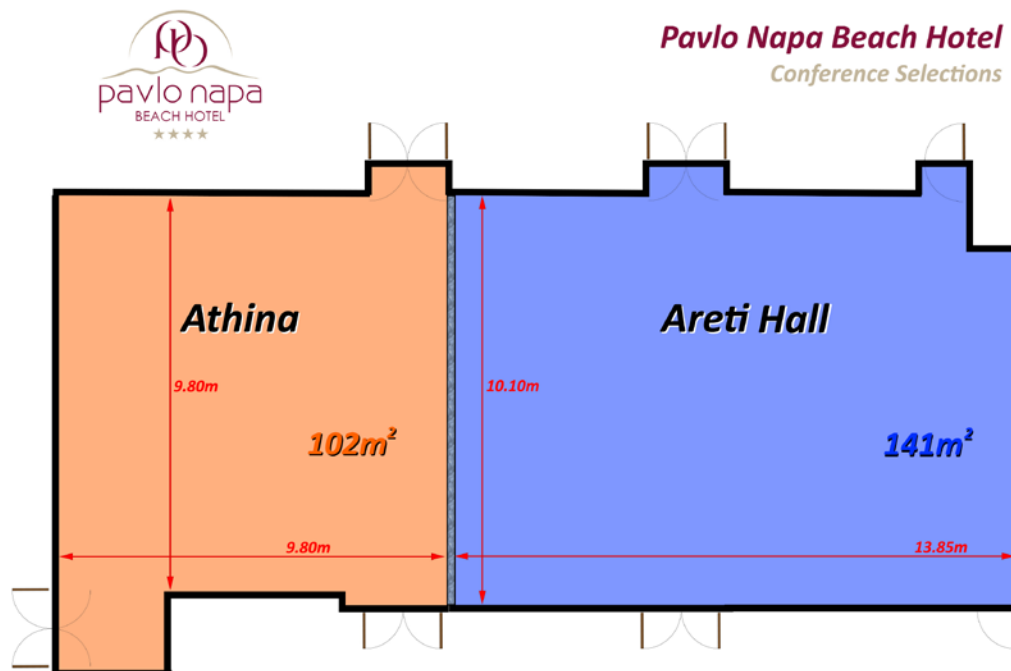

Plan B (Simultaneously 2 Rooms available)

Areti Hall (Plan B):

- -**Theater Style:** up to 60 attendees – 6 persons Head Table
- **Classroom Style:** up to 42 attendees - 6 persons Head Table

Athina Conference Room (Plan B):

- -**Theater Style:** up to 50 attendees – 6 persons Head Table
- **Classroom Style:** up to 32 attendees - 3 persons Head Table
- **Π shape:** up to 20 attendees - 3 persons Head Table