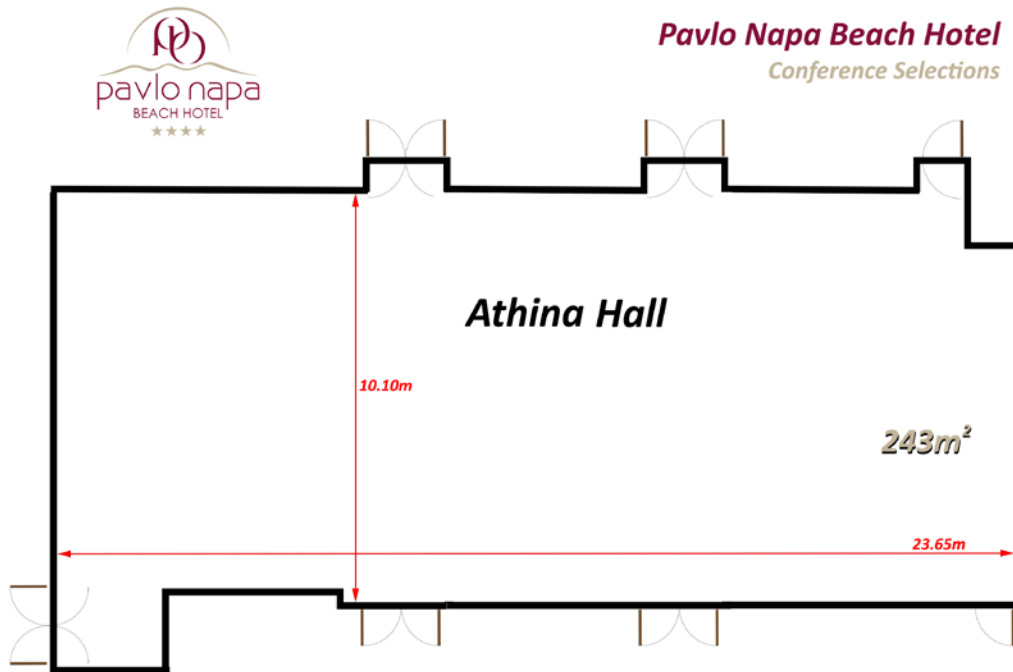

### **Athina Conference Room (Plan B):**

- Theater Style:** up to 50 attendees – 6 persons Head Table
- **Classroom Style:** up to 32 attendees - 3 persons Head Table
- **Π shape:** up to 20 attendees - 3 persons Head Table

## Plan C (Simultaneously 2 Rooms available)

### Artemis Hall (Plan C):

- Theater Style:** up to 80 attendees – 6 persons Head Table
- **Classroom Style:** up to 42 attendees - 6 persons Head Table

**Plan D (1 Room Available)**

**Athina Hall (Plan D):**

**-Theater Style:** up to 124 attendees – 6 persons Head Table